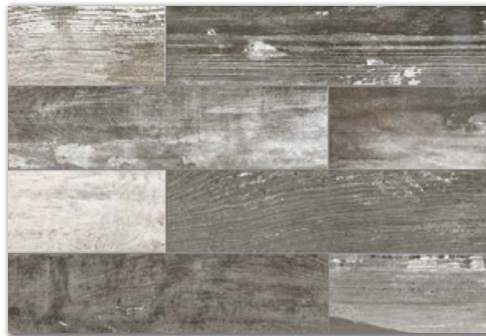

ABITARE

glazed porcelain tile 4"x16"

Made In Italy

BAITA

CHALET

MALGA

MASO

The word **abitare** means **to live** or **dwelt in** and that's exactly why the **Abitare Collection** was meant to dwell in your home. This collection does a great job of demonstrating the natural variations of color that are found in nature. Great for **interior** and **exterior applications**. Can be used for **floors, walls, counter-tops** and **many other surfaces**. Impervious porcelain is resistant to stains, scratches, chemicals, extreme temperatures and UV exposure.

Available in: 4"x16"

≥250LBS	≤0.5%	resistant	PEI 3-5 Mohs 7	0.67	n/a	n/a	V1	V2	V3*	V4**	4x16	26	11.57	47.62	64	740.48	3,071.0

* Malga and Maso have color variation values of V3 ** Baita and Chalet have color variation values of V4