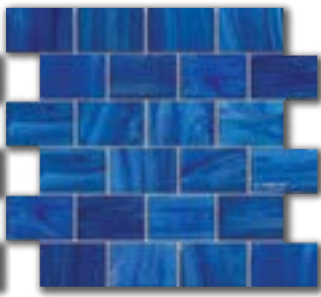

**GARDEN WALL**  
CASPIAN - 2"x3"

**GARDEN WALL**  
IONIAN - 2"x3"

**GARDEN WALL**  
JAVA - 2"x3"

**GARDEN WALL**  
KARA - 2"x3"

**GARDEN WALL**  
LABRADOR - 2"x3"

**ILLUSIONS**  
BLACK - 1"x1" HEX

**ILLUSIONS**  
DARK BLUE - 1"x1" HEX