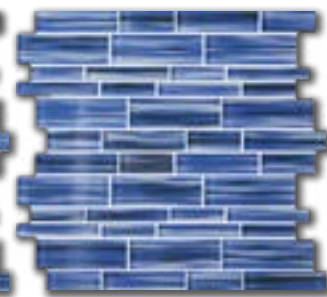

ALTONA
TARPON ISLE - RANDOM