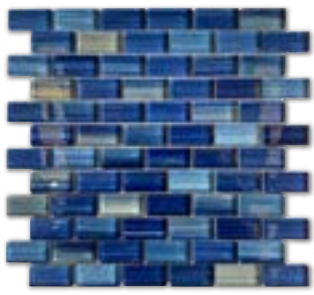

**BORDER**  
GREEN WAVE - 6"x12"

**BORDER**  
GREY WAVE - 6"x12"

**BORDER**  
TURQUOISE WAVE - 6"x12"

**BORDER**  
WHITE WAVE - 6"x12"

**BRIO**  
TESSERA - 1"x2"

Nautical Bimini Blue 2"x3" Glass Mosaic

**BRIO**  
WATERCOLOR - 1"X2"