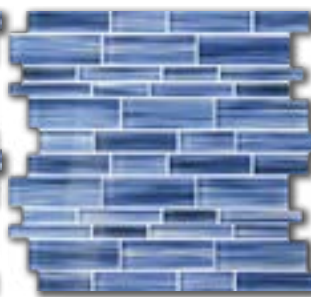

# NEW GLASS MOSAIC TILES

Vanguard  
Arrecife Blue  
2"x2"  
Glass Mosaic

**ALTONA**  
CORAL CLAY - RANDOM

**ALTONA**  
EDON SHOAL - RANDOM

**ALTONA**  
FREEPORT - RANDOM

**ALTONA**  
HAWKS NEST - RANDOM

**ALTONA**  
MANGROVE BAY - RANDOM