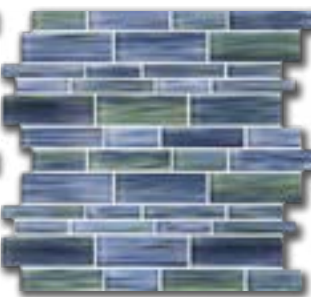

# NEW GLASS MOSAIC TILES

Vanguard  
Arrecife Blue  
2"x2"  
Glass Mosaic

**ALTONA**  
CORAL CLAY - RANDOM

**ALTONA**  
EDON SHOAL - RANDOM

**ALTONA**  
FREEPORT - RANDOM

**ALTONA**  
HAWKS NEST - RANDOM

**ALTONA**  
MANGROVE BAY - RANDOM