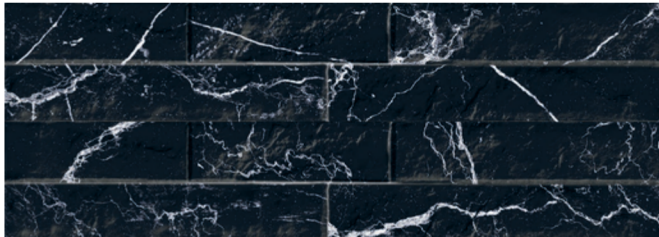

Marble Ordino Marquina 3.2"x 17.5"