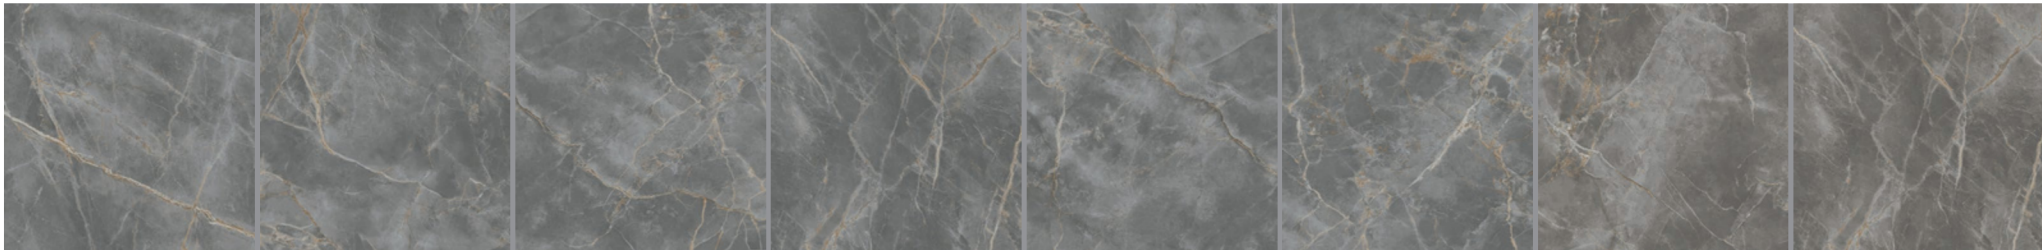

GRAPHIC DEVELOPMENT - 15 High Definition Digital Images

Fior Di Bosco Silk Finish 48"x 48" Porcelain Tile