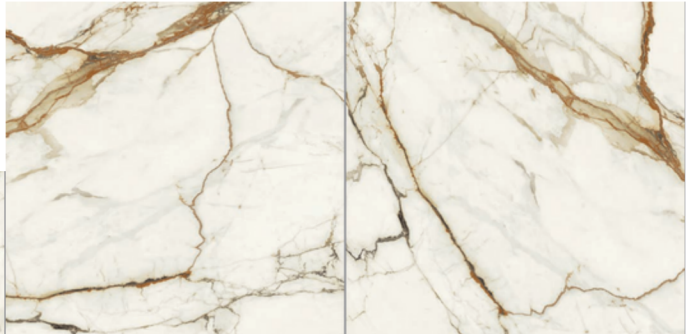

SIZE	PIECES/BOX	SQFT/BOX	LBS/BOX	BOXES/PALLET	SQFT/PALLET	LBS/PALLET
24x48	2	15.52	66.14	35	543.20	2,314.9
48x48	2	31.00	127.87	20	620.00	2,557.4

MARVEL SHINE Calacatta Delicata 24"x 48"

The **MARVEL SHINE Collection** is an ensemble of **marble-like stone**, an inspiration of the famous Italian monuments, which is reproduced in realistic detail. The selection of four fine white marble colors will enrich any living space with their **naturalistic veining** spreading throughout each piece. Great for **interior and exterior applications**. Can be used for **floors, walls, counter-tops** and many **other surfaces**. Impervious porcelain is resistant to stains, scratches, chemicals, extreme temperatures and UV exposure.

GRAPHIC DEVELOPMENT - 44 High Definition Digital Images

Calacatta Delicata 24"x 48"

MARVEL SHINE Calacatta Imperiale 48"x 48"

MARVEL SHINE Calacatta Imperiale 24"x 48"

GRAPHIC DEVELOPMENT - 44 High Definition Digital Images: 24"x48" | 18 High Definition Digital Images: 48"x48"

Calacatta Imperiale 24"x 48"

Calacatta Imperiale 48"x 48"

MARVEL SHINE Calacatta Prestigio 24"x 48"

GRAPHIC DEVELOPMENT - 44 High Definition Digital Images

Calacatta Prestigio 24"x 48"

MARVEL SHINE Statuario Súpremo 24"x 48"