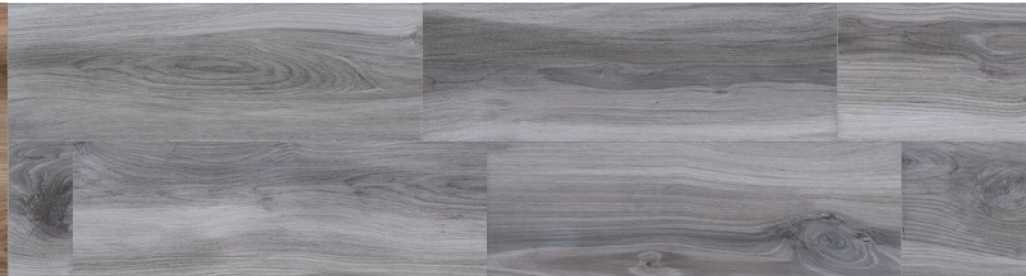

CIDERWOOD Brown 7"x 22"

SPRUCE Grey 7"x 22"

The remarkable **CIDERWOOD** and **SPRUCE** Collections gives nod to the ageless appeal found in **classical veining** from **timber wood**. These collections brings out the **beautiful, rich tones** that are suitable for any flooring and wall cladding. Great for **interior applications**.

## GRAPHIC DEVELOPMENT - 20 High Definition Digital Images

Ciderwood Brown 7"x 22"

Spruce Grey 7"x 22"