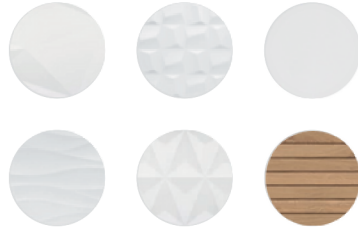

DIAMANTE TECHNICAL INFORMATION

MADE IN BRAZIL

RECTIFIED CERAMIC WALL TILE

12"x 36"

WATER ABSORPTION	PEI	MOHS	POOL AREA USE	COLOR VARIATION
≤ 20%	N/A	4	N/A	V1

SIZE	PIECES/BOX	SQFT/BOX	LBS/BOX	BOXES/PALLET	SQFT/PALLET	LBS/PALLET
12x36	6	17.46	64.22	45	785.70	2,945.4

DIAMANTE Mar Satin 12"x 36"

The **DIAMANTE Collection** is a glazed rectified tile that is offered in a 12"x36" size in classic white and aesthetic wood colors. This series offers **six unique geometric patterns** that appeal to many different creative design options. The Diamante collection is perfect for those desiring a clean modern look. Great for **interior wall spaces**.

GRAPHIC DEVELOPMENT - 1 High Definition Digital Image

Cristallo Satin
12"x 36"

Cube White Satin
12"x 36"

Diamante Branco Satin
12"x 36"

Mar Satin
12"x 36"

Origami Satin
12"x 36"

Ibirapuera Matte
12"x 36"

DIAMANTE Cubic White Satin 12"x 36"