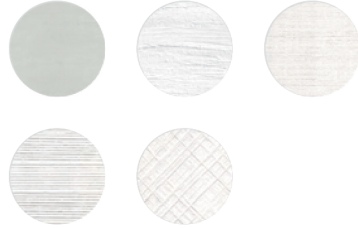

**ELVEN/  
ESSENTIAL**  
MADE IN SPAIN

TECHNICAL INFORMATION

**RECTIFIED CERAMIC  
WALL TILE**

12"x 36" (ELVEN SERIES)

12"x 24" (ESSENTIAL SERIES)

WATER ABSORPTION	FROST RESISTANCE	PEI	MOHS	DCOF	POOL AREA USE	COLOR VARIATION	COLOR VARIATION
> 12%	NON-RESISTANT	1	5	N/A	N/A	V2 ESSENTIAL SERIES	V3 ELVEN SERIES

SIZE	PIECES/BOX	SQFT/BOX	LBS/BOX	BOXES/PALLET	SQFT/PALLET	LBS/PALLET
12x24 ESSENTIAL SERIES	6	11.64	40.74	40	465.60	1,680.4
12x36 ELVEN SERIES	4	11.64	41.54	51	593.64	2,169.0

ELVEN Blanco 12"x 36"

ESSENTIAL Tartan White & Linen White 12"x 24"

The **ELVEN Collection** offers a fashionably modern look on a bold size, available in a **rectified 12"x36" size** and would greatly complement any **contemporary décor**. The **ESSENTIAL Collection**, available in a **rectified 12"x24" size**, offers a breath-takingly modern look to any interior wall space. These collections are ideal for those looking for that **classic contemporary look**. Great for **interior wall living spaces**.