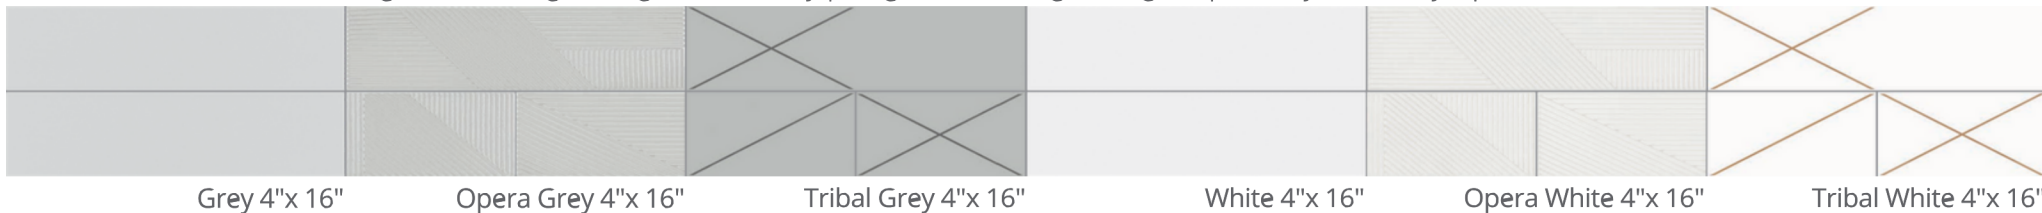

Grey 4"x 16"

Opera Grey 4"x 16"

Tribal Grey 4"x 16"

White 4"x 16"

Opera White 4"x 16"

Tribal White 4"x 16"