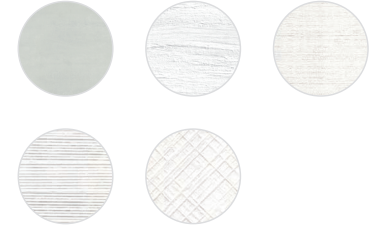

### RECTIFIED CERAMIC WALL TILE

12"x 36" (ELVEN SERIES)

12"x 24" (ESSENTIAL SERIES)

WATER ABSORPTION	FROST RESISTANCE	PEI	MOHS	DCOF	POOL AREA USE	COLOR VARIATION	COLOR VARIATION
> 12%	NON-RESISTANT	1	5	N/A	N/A	V2 ESSENTIAL SERIES	V3 ELVEN SERIES