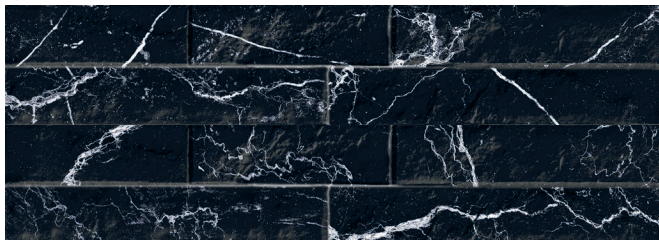

Marble Ordino Marquina 3.2"x 17.5"