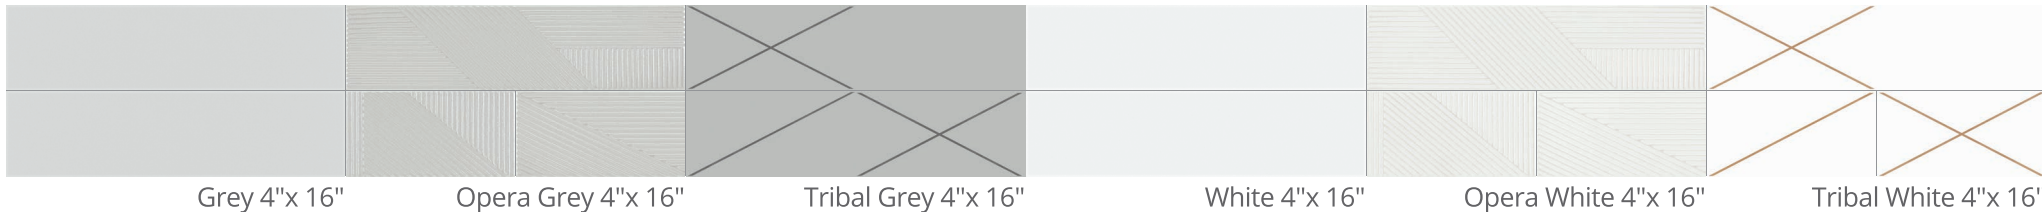

Grey 4"x 16"

Opera Grey 4"x 16"

Tribal Grey 4"x 16"

White 4"x 16"

Opera White 4"x 16"

Tribal White 4"x 16"