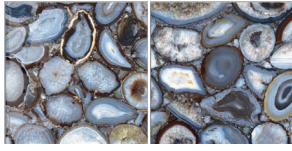

SPLASH SLATE SERIES IN BLUE

SPLASH SLATE SERIES IN GREGE

SPLASH SLATE SERIES IN INDIAN

SPLASH SLATE SERIES IN WHITE

STATES SNOW

DEEP SERIES IN EMERALD

DEEP SERIES IN OCEAN

MELANGE ATLANTICO BLU

MELANGE INDIANO AZZURRO

MELANGE PACIFICO AQUA

SEABREEZE MIDNIGHT

SEABREEZE NAVY

SEABREEZE SKY

SEABREEZE TEAL

ARDESIA DARK

ARDESIA FLAME

ARDESIA GOLD

ARDESIA GREY

ARDESIA NATURAL

ARDESIA RIVER

STONE EVO CENERE

STONE EVO FANGO

STONE EVO PECE

STONE EVO POLVERE

TROPICAL EMERALD

TROPICAL NATURAL

TROPICAL OCEAN

TROPICAL SKY

BRIANNA ACQUA

BRIANNA COAL

BRIANNA PUMICE

CALIOPE MARINE