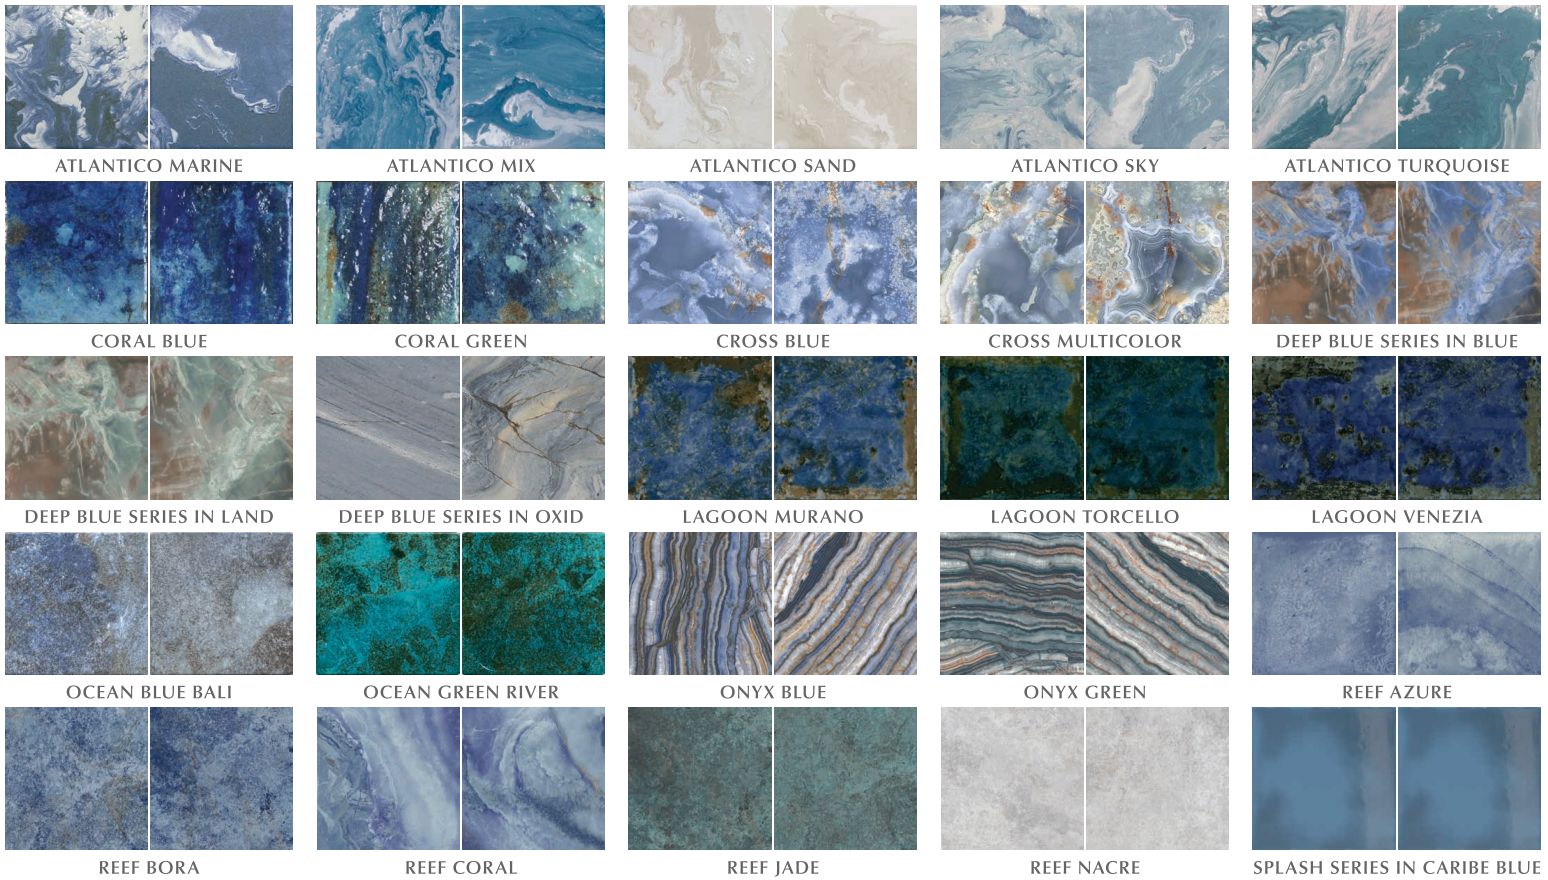

PORCELAIN TILE 6"x6"