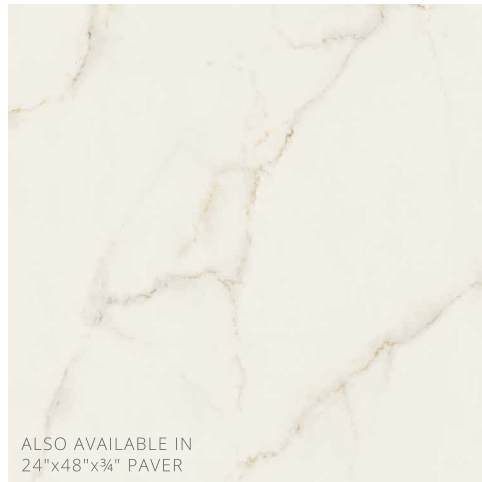

SEE MORE

PORCELAIN TILE MADE IN ITALY

WWW.QDISURFACES.COM
INFO@QDISURFACES.COM

THE LARGEST IN-STOCK COLLECTION OF 48"x48" PORCELAIN TILES!

ALSO AVAILABLE IN
24"x48" TILE

MARVEL SHINE CALACATTA IMPERIALE
48"x48" RECTIFIED POLISHED FINISH

ALSO AVAILABLE IN
24"x48"x3/4" PAVER

FIOR DI BOSCO
48"x48" RECTIFIED SILK FINISH

ALSO AVAILABLE IN
24"x48"x3/4" PAVER

CALACATTA APUANO
48"x48" RECTIFIED SILK FINISH

CRYSTAL WHITE
48"x48" RECTIFIED POLISHED FINISH