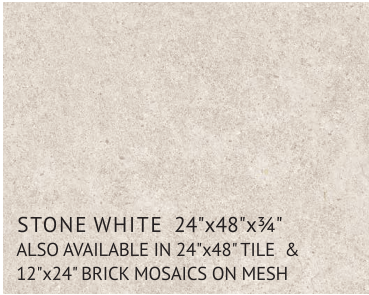

STONE GREY 24"x48"x3/4"
ALSO AVAILABLE IN 24"x48" TILE &
12"x24" BRICK MOSAICS ON MESH