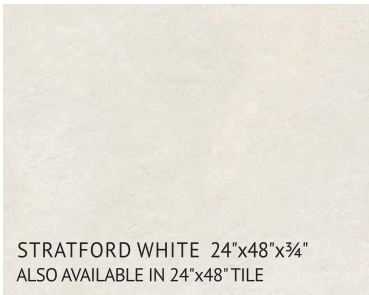

STONE WHITE 24"x48"x3/4"
ALSO AVAILABLE IN 24"x48" TILE &
12"x24" BRICK MOSAICS ON MESH