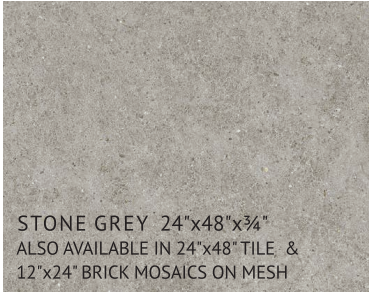

PHOENIX	SCOTTSDALE	TUCSON	ANAHEIM	DALLAS	FORT WORTH	HOUSTON	HOUSTON WEST	THE WOODLANDS	SPRINGDALE
602.269.7900	602.438.1001	520.416.8100	714.695.0084	214.741.2200	817.834.8491	713.957.2600	346.867.5100	281.651.4285	479.365.6555