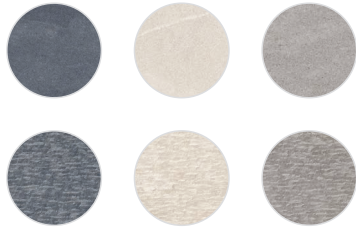

CRISTALLO TECHNICAL INFORMATION

MADE IN U.S.A.

RECTIFIED PORCELAIN TILE

24"x 48"

12"x 24"

2"x 2" ON 12"x 12"
MOSAIC MESH

BREAKING STRENGTH	WATER ABSORPTION	FROST RESISTANCE	PEI	MOHS	DCOF	POOL AREA USE	COLOR VARIATION
> 250 LBS	< 0.5%	RESISTANT	N/A	N/A	> 0.50	YES	V3

GRAPHIC DEVELOPMENT - 28 High Definition Digital Images: 12"x 24"
16 High Definition Digital Images: 24"x 48"

CRISTALLO Grigio 12"x 24" & 24"x 48" and Sabbia Deco 12"x 24"

The **CRISTALLO Collection**, inspired by **Italian Cardoso Stone**, flaunts its bold veining and subtleties captured throughout each piece, producing a profoundly elegant display. Available in **12"x 24"**, **12"x 24" Deco**, **24"x 48"** and **2"x 2" mosaic** tile formats; with three aesthetic color options, **Grigio**, **Sabbia** and **Tortora**. Great for **interior** and **exterior applications**. Can be used for **floors, walls, counter-tops** and **many other surfaces**. Impervious porcelain is resistant to stains, scratches, chemicals, extreme temperatures and UV exposure.