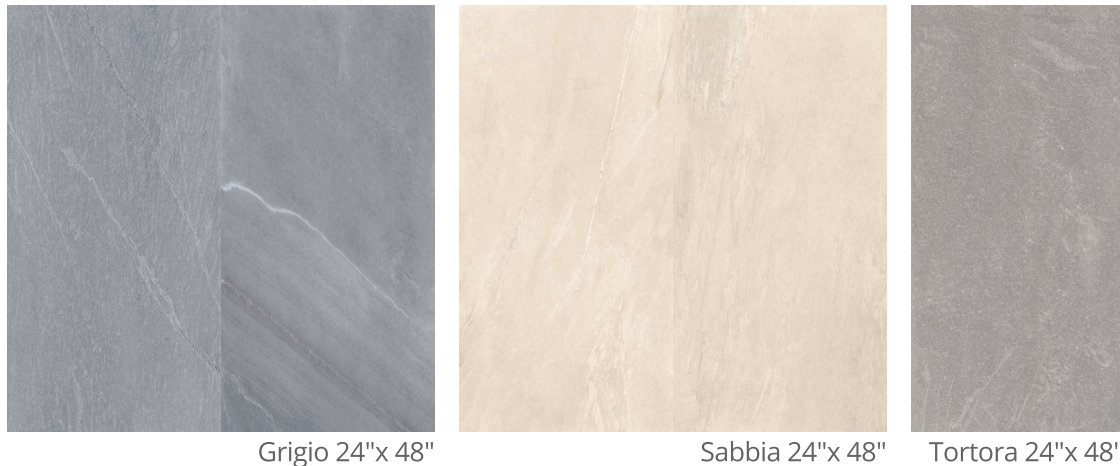

CRISTALLO TECHNICAL INFORMATION

MADE IN U.S.A.

RECTIFIED PORCELAIN TILE

24"x 48"

12"x 24"

2"x 2" ON 12"x 12"
MOSAIC MESH

BREAKING STRENGTH	WATER ABSORPTION	FROST RESISTANCE	PEI	MOHS	DCOF	POOL AREA USE	COLOR VARIATION
> 250 LBS	< 0.5%	RESISTANT	N/A	N/A	> 0.50	YES	V3

GRAPHIC DEVELOPMENT - 28 High Definition Digital Images: 12"x 24"
16 High Definition Digital Images: 24"x 48"

CRISTALLO Grigio 12"x 24" & 24"x 48" and Sabbia Deco 12"x 24"

The **CRISTALLO Collection**, inspired by **Italian Cardoso Stone**, flaunts its bold veining and subtleties captured throughout each piece, producing a profoundly elegant display. Available in **12"x 24"**, **12"x 24" Deco**, **24"x 48"** and **2"x 2" mosaic** tile formats; with three aesthetic color options, **Grigio**, **Sabbia** and **Tortora**. Great for **interior** and **exterior applications**. Can be used for **floors, walls, counter-tops** and **many other surfaces**. Impervious porcelain is resistant to stains, scratches, chemicals, extreme temperatures and UV exposure.