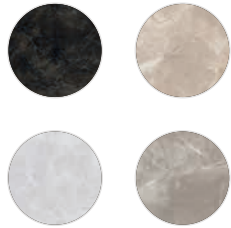

ALPHA TECHNICAL INFORMATION
MADE IN TURKEY

RECTIFIED POLISHED & MATTE PORCELAIN TILE

12"x 24"

2"x 2" ON 12"x 12" MOSAIC MESH
(BEIGE, BIANCO & GREIGE ONLY)

BREAKING STRENGTH	WATER ABSORPTION	FROST RESISTANCE	PEI	PEI	MOHS	DCOF	DCOF	POOL AREA USE	COLOR VARIATION
≥ 250 LBS	≤ 0.5%	RESISTANT	1 ANTHRACITE	3-4 BIANCO, BEIGE, GREIGE	3	≥ 0.42 MATTE	< 0.42 POLISHED	YES	V3

SIZE	PIECES/BOX	SQFT/BOX	LBS/BOX	BOXES/PALLET	SQFT/PALLET	LBS/PALLET
12x24	8	15.52	57.36	32	496.64	1,835.5

ALPHA Bianco 12"x 24" & 2"x 2" Mosaic Pattern

ALPHA Anthracite 12"x 24"

Elegance and polished surfaces are the characteristics that identify the **ALPHA Collection**, a series that reinterprets marble, the **most luxurious of natural stones**, in a contemporary style. This collection is characterized by a **slightly wavy** graphic, in which darker areas and light vein marks alternate to create beautiful movement and design. Great for **interior and exterior living spaces**. Porcelain tiles can be used for **floors, walls, counter-tops and many other surfaces**. Impervious porcelain is resistant to stains, scratches, chemicals, extreme temperatures and UV exposure.

GRAPHIC DEVELOPMENT - 32 High Definition Digital Images

Anthracite 12"x 24"

Beige 12"x 24"

Bianco 12"x 24"

Greige 12"x 24"

ALPHA Beige 12"x 24"