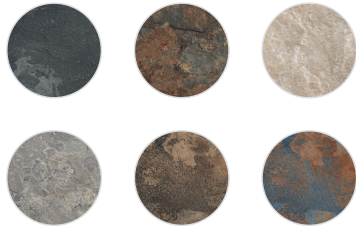

**SLATE** TECHNICAL INFORMATION  
MADE IN ITALY

**MATTE  
PORCELAIN TILE**

12"x 24"  
(FLAME, GOLD & GREY)

6"x 6"

2"x 2" ON 12"x 12" MOSAIC MESH

BREAKING STRENGTH	WATER ABSORPTION	FROST RESISTANCE	PEI	MOHS	DCOF	POOL AREA USE	COLOR VARIATION
≥ 250 LBS	< 0.5%	RESISTANT	4	5	> 0.42	YES	V4

The **ARDESIA Collection** uncovers a rich display of **beautiful stone-like features**, capturing the **detail** and **veining** throughout each piece. Enjoy the wide range of **natural tones** this collection has to offer, from **dark greys**, to **rustic browns**, as well as **lighter beiges** to **greyish blues**, they will definitely make a bold statement to your living space. Can be used for **floors, walls, counter-tops** and **many other surfaces**. Impervious porcelain is resistant to stains, scratches, chemicals, extreme temperatures and UV exposure.

ARDESIA Grey 12"x 24" & 2"x 2" mosaic pattern