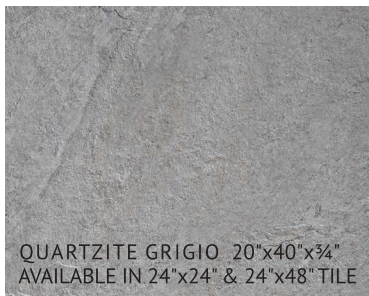

PHOENIX	SCOTTSDALE	TUCSON	ANAHEIM	DALLAS	FORT WORTH	HOUSTON	HOUSTON WEST	THE WOODLANDS	SPRINGDALE
602.269.7900	602.438.1001	520.416.8100	714.695.0084	214.741.2200	817.834.8491	713.957.2600	346.867.5100	281.651.4285	479.365.6555