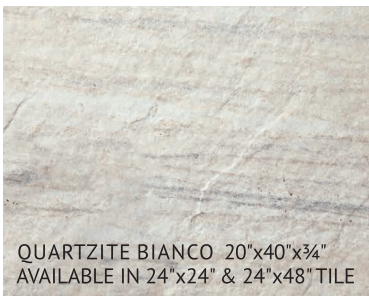

MAVERICK ANTHRACITE 24"x24"x¾"

MAVERICK GREY 24"x24"x¾"

LIMS IVORY 24"x48"x¾"

MONOLITH PEARL 24"x24"x¾"

MONTE VERDE BEIGE 16"x48"x¾"

MONTE VERDE BROWN 16"x48"x¾"

MONTE VERDE GRAY 16"x48"x¾"

| | | | | | | | | | |
|--------------|--------------|--------------|--------------|--------------|--------------|--------------|--------------|---------------|--------------|
| PHOENIX | SCOTTSDALE | TUCSON | ANAHEIM | DALLAS | FORT WORTH | HOUSTON | HOUSTON WEST | THE WOODLANDS | SPRINGDALE |
| 602.269.7900 | 602.438.1001 | 520.416.8100 | 714.695.0084 | 214.741.2200 | 817.834.8491 | 713.957.2600 | 346.867.5100 | 281.651.4285 | 479.365.6555 |