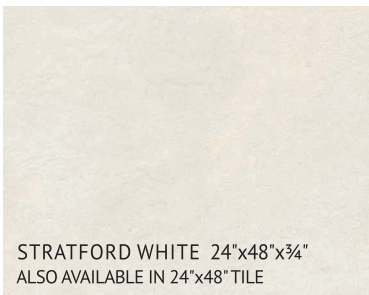

STONE WHITE 24"x48"x3/4"
ALSO AVAILABLE IN 24"x48" TILE &
12"x24" BRICK MOSAICS ON MESH