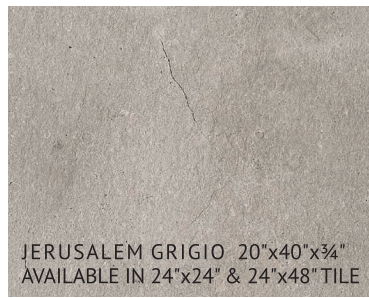

FIOR DI BOSCO 24"x48"x¾"
ALSO AVAILABLE IN 48"x48" TILE

GREY SOUL LIGHT
24¼"x24¼"x¾" & 24"x36"x¾"

GREY SOUL MID
24¼"x24¼"x¾"

IMPACT ASH 18"x36"x¾"

IMPACT MOON 18"x36"x¾"

| | | | | | | | | | |
|--------------|--------------|--------------|--------------|--------------|--------------|--------------|--------------|---------------|--------------|
| PHOENIX | SCOTTSDALE | TUCSON | ANAHEIM | DALLAS | FORT WORTH | HOUSTON | HOUSTON WEST | THE WOODLANDS | SPRINGDALE |
| 602.269.7900 | 602.438.1001 | 520.416.8100 | 714.695.0084 | 214.741.2200 | 817.834.8491 | 713.957.2600 | 346.867.5100 | 281.651.4285 | 479.365.6555 |

ITALIAN VEIN-CUT PEARL
24"x48"x¾"

JERUSALEM AVORIO 20"x40"x¾"
AVAILABLE IN 24"x24" & 24"x48" TILE

JERUSALEM GRIGIO 20"x40"x¾"
AVAILABLE IN 24"x24" & 24"x48" TILE

JERUSALEM NOCE 20"x40"x¾"
AVAILABLE IN 24"x24" & 24"x48" TILE