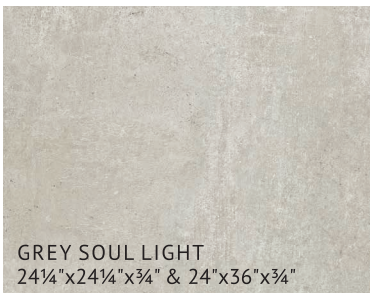

BOOST WHITE 24"x48"x¾"
ALSO AVAILABLE IN 24"x48" TILE

CALACATTA APUANO 24"x48"x¾"
ALSO AVAILABLE IN 48"x48" TILE

KOMPAKT MARENGO 24"x24"x¾"

CORALSTONE BIANCO 24"x48"x¾"
ALSO AVAILABLE IN 24"x48" TILE

CORALSTONE COTTONE 24"x48"x¾"
ALSO AVAILABLE IN 24"x48" TILE

FIOR DI BOSCO 24"x48"x¾"
ALSO AVAILABLE IN 48"x48" TILE

GREY SOUL LIGHT
24¼"x24¼"x¾" & 24"x36"x¾"

GREY SOUL MID
24¼"x24¼"x¾"

IMPACT ASH 18"x36"x¾"

IMPACT MOON 18"x36"x¾"

| | | | | | | | | | |
|--------------|--------------|--------------|--------------|--------------|--------------|--------------|--------------|---------------|--------------|
| PHOENIX | SCOTTSDALE | TUCSON | ANAHEIM | DALLAS | FORT WORTH | HOUSTON | HOUSTON WEST | THE WOODLANDS | SPRINGDALE |
| 602.269.7900 | 602.438.1001 | 520.416.8100 | 714.695.0084 | 214.741.2200 | 817.834.8491 | 713.957.2600 | 346.867.5100 | 281.651.4285 | 479.365.6555 |