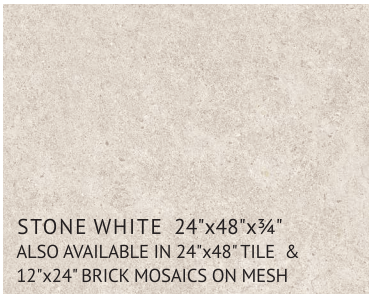

STONE GREY 24"x48"x3/4"
ALSO AVAILABLE IN 24"x48" TILE &
12"x24" BRICK MOSAICS ON MESH