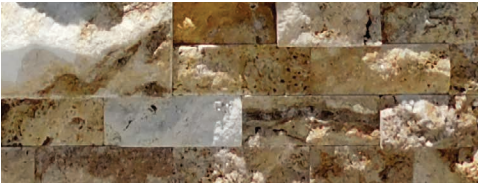

2-SIZE SPLIT-FACE

6" x 24" PANELS - *CORNER PIECE AVAILABLE

FANTASTICO® TRAVERTINE*