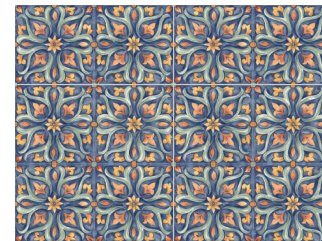

AMURI Tappeto 1 Glossy 8"x 8"

AMURI Tappeto 2 Glossy 8"x 8"

The **AMURI Collection** brings a sense of warmth and tribute to the **Mediterranean expression**, with earth tones such as **Bianco** and its accompanying **Tappeto decorative patterns**. These chic and stylish tiles capture a rich history of **Italian craftsmanship**, with its visual imperfections and defects as an added value. Available in a **matte finish** in multiple formats, with **decorative** and **field tile options**. Can be used for **floors, walls, counter-tops** and **many other surfaces**. Impervious porcelain is resistant to stains, scratches, chemicals, extreme temperatures and UV exposure.

GRAPHIC DEVELOPMENT -

26 High Definition Digital Images: Cotto 8"x8" | 1 High Definition Digital Image: Cotto 2"x12"

1 High Definition Digital Image: Tappeto 1 Glossy, Tappeto 2 Glossy, Tappeto 3 Glossy & Tappeto 4 Glossy 8"x8"

Bianco Glossy 8"x 8"

Bianco Glossy 2"x 12"

Tappeto 1 Glossy 8"x 8"

Tappeto 2 Glossy 8"x 8"

Tappeto 3 Glossy 8"x 8"

Tappeto 4 Glossy 8"x 8"

AMURI Bianco Glossy 8"x 8" & Tappeto 3' 8"x 8"

AMURI Bianco Glossy 2"x 12" & Tappeto 4' 8"x 8"