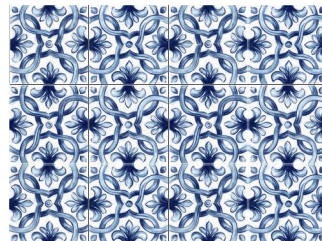

AMURI Tappeto 1 Glossy 8"x 8"

AMURI Tappeto 2 Glossy 8"x 8"

The **AMURI Collection** brings a sense of warmth and tribute to the **Mediterranean expression**, with earth tones such as **Bianco** and its accompanying **Tappeto decorative patterns**. These chic and stylish tiles capture a rich history of **Italian craftsmanship**, with its visual imperfections and defects as an added value. Available in a **matte finish** in multiple formats, with **decorative** and **field tile options**. Can be used for **floors, walls, counter-tops** and **many other surfaces**. Impervious porcelain is resistant to stains, scratches, chemicals, extreme temperatures and UV exposure.

GRAPHIC DEVELOPMENT -

26 High Definition Digital Images: Cotto 8"x8" | 1 High Definition Digital Image: Cotto 2"x12"

1 High Definition Digital Image: Tappeto 1 Glossy, Tappeto 2 Glossy, Tappeto 3 Glossy & Tappeto 4 Glossy 8"x8"

Bianco Glossy 8"x 8"

Bianco Glossy 2"x 12"

Tappeto 1 Glossy 8"x 8"

Tappeto 2 Glossy 8"x 8"

Tappeto 3 Glossy 8"x 8"

Tappeto 4 Glossy 8"x 8"

AMURI Bianco Glossy 8"x 8" & Tappeto 3' 8"x 8"

AMURI Bianco Glossy 2"x 12" & Tappeto 4' 8"x 8"