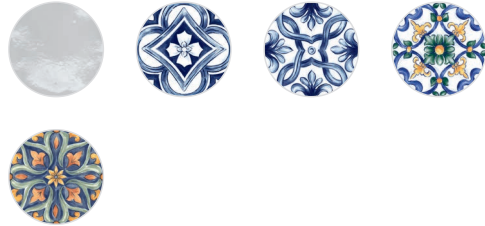

AMURI TECHNICAL INFORMATION

BIANCO GLOSSY & TAPPETO GLOSSY 1,2,3,4
MADE IN ITALY

MATTE PORCELAIN TILE

8"x 8"

2"x 12" (BIANCO GLOSSY ONLY)

BREAKING STRENGTH	WATER ABSORPTION	FROST RESISTANCE	PEI	MOHS	DCOF	POOL AREA USE	COLOR VARIATION
≥ 250 LBS	< 0.5%	RESISTANT	4	N/A	< 0.42	YES	V2

AMURI Tappeto 1 Glossy 8"x 8"

AMURI Tappeto 2 Glossy 8"x 8"

The **AMURI Collection** brings a sense of warmth and tribute to the **Mediterranean expression**, with earth tones such as **Bianco** and its accompanying **Tappeto decorative patterns**. These chic and stylish tiles capture a rich history of **Italian craftsmanship**, with its visual imperfections and defects as an added value. Available in a **matte finish** in multiple formats, with **decorative** and **field tile options**. Can be used for **floors, walls, counter-tops** and **many other surfaces**. Impervious porcelain is resistant to stains, scratches, chemicals, extreme temperatures and UV exposure.

Bianco Glossy 8"x 8"

Bianco Glossy 2"x 12"

Tappeto 1 Glossy 8"x 8"

Tappeto 2 Glossy 8"x 8"

Tappeto 3 Glossy 8"x 8"

Tappeto 4 Glossy 8"x 8"

AMURI Bianco Glossy 8"x 8" & Tappeto 3' 8"x 8"

AMURI Bianco Glossy 2"x 12" & Tappeto 4' 8"x 8"