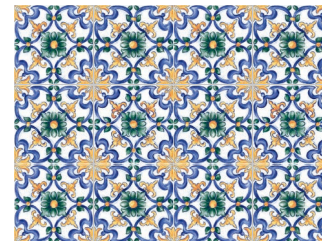

AMURI Tappeto 1 Glossy 8"x 8"

AMURI Tappeto 2 Glossy 8"x 8"

The **AMURI Collection** brings a sense of warmth and tribute to the **Mediterranean expression**, with earth tones such as **Bianco** and its accompanying **Tappeto decorative patterns**. These chic and stylish tiles capture a rich history of **Italian craftsmanship**, with its visual imperfections and defects as an added value. Available in a **matte finish** in multiple formats, with **decorative** and **field tile options**. Can be used for **floors, walls, counter-tops** and **many other surfaces**. Impervious porcelain is resistant to stains, scratches, chemicals, extreme temperatures and UV exposure.

Bianco Glossy 8"x 8"

Bianco Glossy 2"x 12"

Tappeto 1 Glossy 8"x 8"

Tappeto 2 Glossy 8"x 8"

Tappeto 3 Glossy 8"x 8"

Tappeto 4 Glossy 8"x 8"

AMURI Bianco Glossy 8"x 8" & Tappeto 3' 8"x 8"

AMURI Bianco Glossy 2"x 12" & Tappeto 4' 8"x 8"