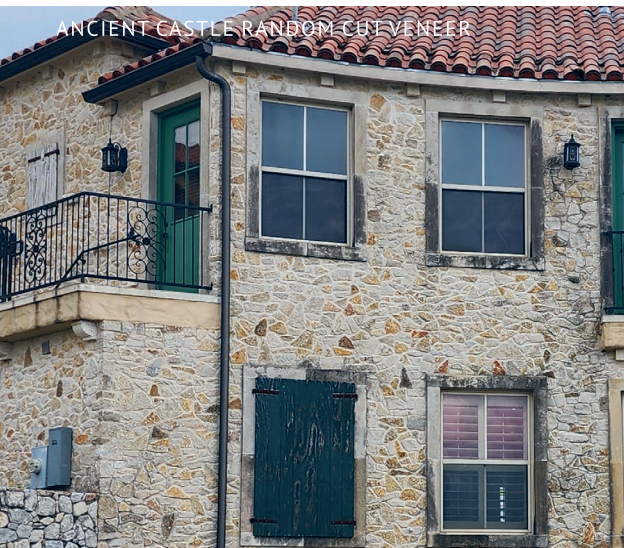

Where surface meets passion!

SINCE 1996

INTRODUCING RANDOM CUT VENEERS NATURAL STONE, ENDLESS STYLE

SEE MORE

BRING TEXTURE AND DIMENSION TO ANY SPACE WITH OUR NEW RANDOM CUT VENEERS. CRAFTED FROM PREMIUM NATURAL STONE AND AVAILABLE IN SIX STUNNING COLORS, THESE IRREGULARLY CUT VENEERS ARE PERFECT FOR CREATING DYNAMIC, STATEMENT-MAKING DESIGNS INDOORS OR OUT.

WHY CHOOSE RANDOM CUT VENEERS?

- **AUTHENTIC STONE APPEAL:** UNIQUE CUTS HIGHLIGHT NATURAL BEAUTY.
- **VERSATILE APPLICATIONS:** PERFECT FOR WALLS, FIREPLACES, AND FAÇADES.
- **DURABLE & TIMELESS:** BUILT TO LAST, FOR YEARS TO COME.

SOLD BY PALLET | 129.17 SQFT PER PALLET | CORNER PIECE AVAILABLE FOR ALL COLORS

DON'T SEE WHAT YOU NEED? ASK US ABOUT SPECIAL ORDERS ON STONE PRODUCTS.

WWW.QDISURFACES.COM   1-800-765-1170